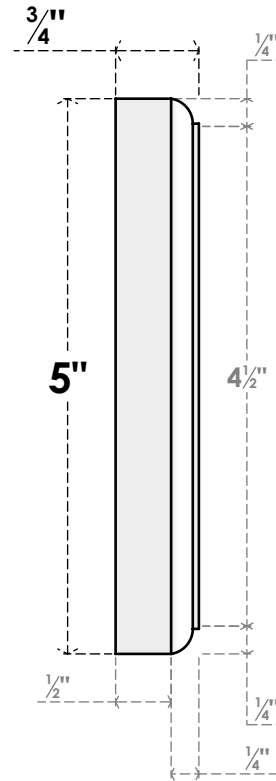

ROSP050X050X075SDG05

5"W X 5"H X 3/4"P STANDARD SEDGWICK ROSETTE WITH ROUNDED EDGE,
ARCHITECTURAL GRADE PVC

FRONT

SIDE

EKENA MILLWORK
2300 WEST MAIN ST.
CLARKSVILLE, TX 75426
TOLL FREE: 866-607-0453
WWW.EKENAMILLWORK.COM

NOTES

1. INSTALLATION TO BE COMPLETED IN ACCORDANCE WITH MANUFACTURER'S SPECIFICATIONS.
2. DRAWING MAY NOT BE TO SCALE
3. THIS DRAWING IS INTENDED FOR DESIGN AND PLANNING PURPOSES ONLY.
4. ALL INFORMATION CONTAINED HEREIN WAS CURRENT AT THE TIME OF DEVELOPMENT BUT MUST BE REVIEWED AND APPROVED BY THE PRODUCT MANUFACTURER TO BE CONSIDERED ACCURATE.
5. ARCHITECTURAL GRADE PVC PRODUCTS ARE MADE FROM EXPANDED CELLULAR PVC AND COME NATURALLY WHITE BUT MAY BE PAINTED