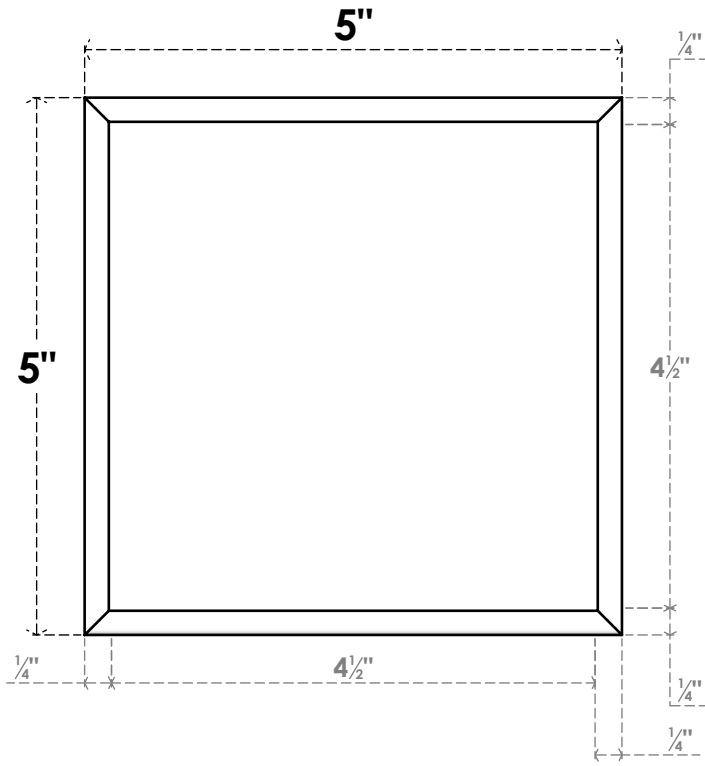

ROSP050X050X075SDG05

5"W X 5"H X 3/4"P STANDARD SEDGWICK ROSETTE WITH ROUNDED EDGE,
ARCHITECTURAL GRADE PVC

FRONT

SIDE

EKENA MILLWORK
2300 WEST MAIN ST.
CLARKSVILLE, TX 75426
TOLL FREE: 866-607-0453
WWW.EKENAMILLWORK.COM